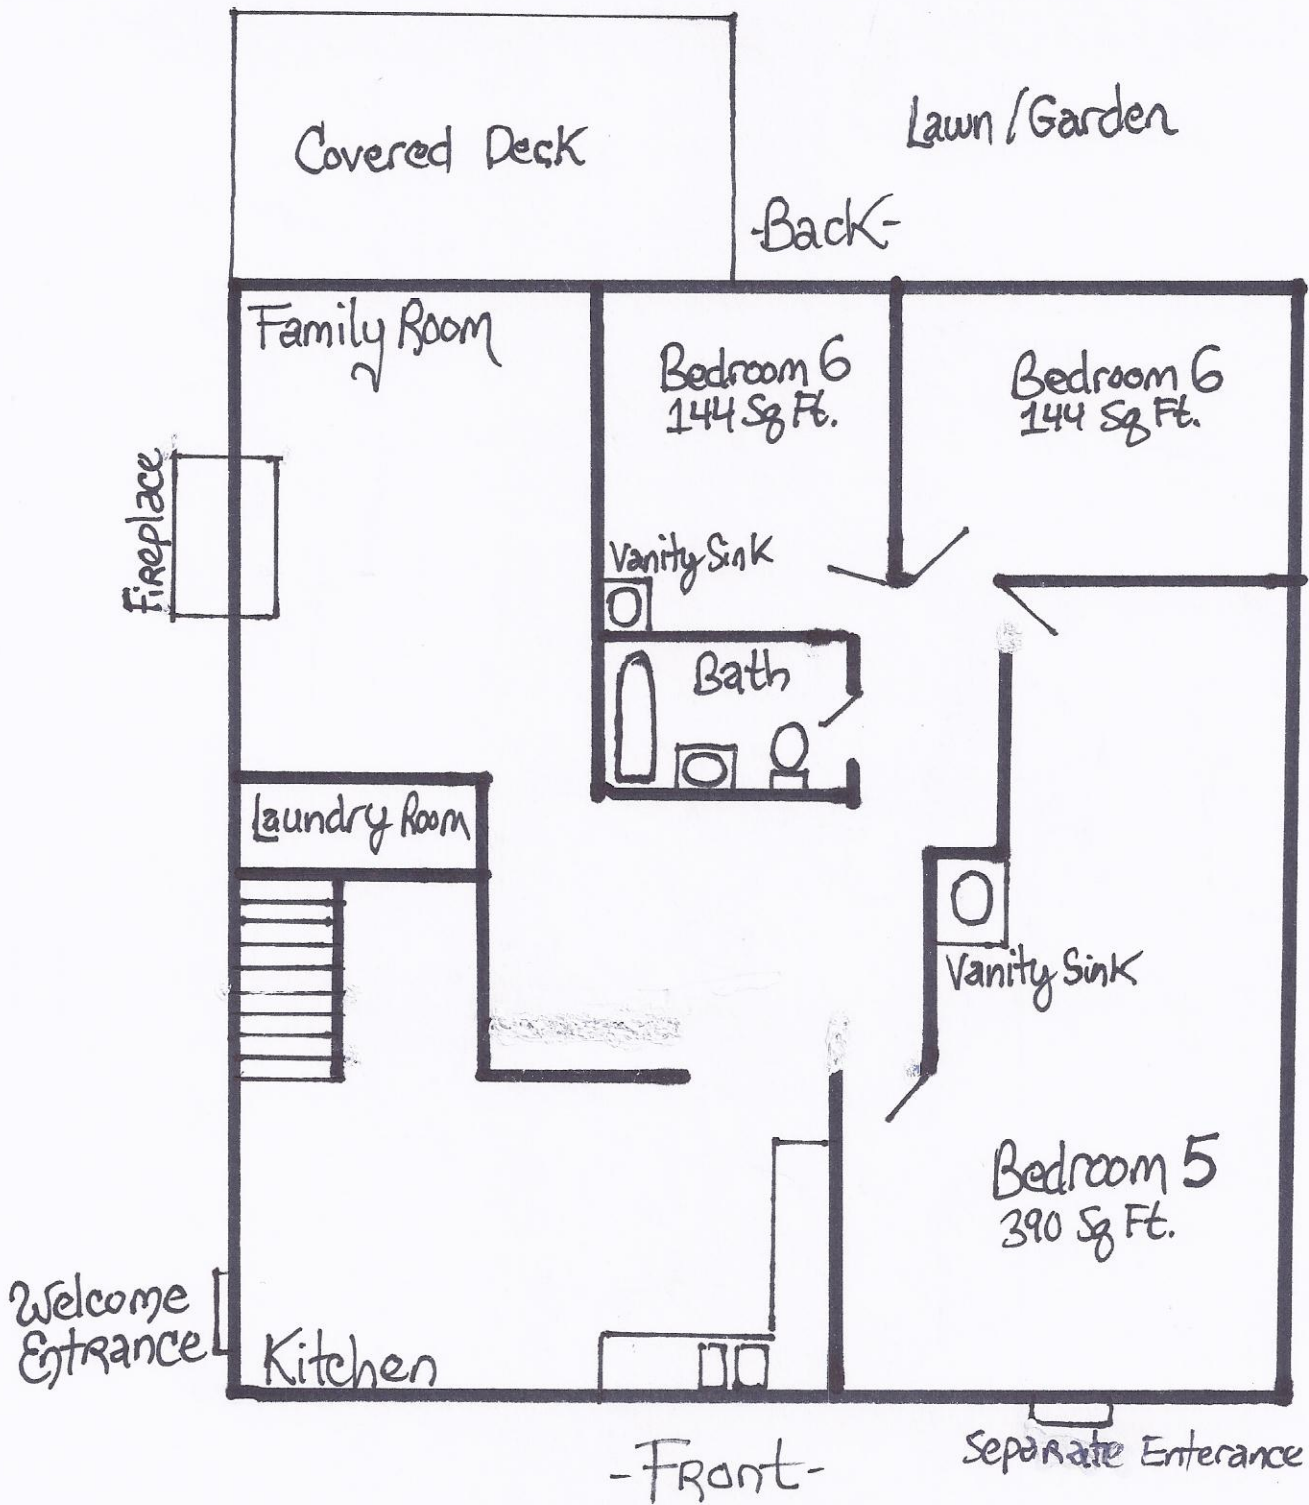

-Back-

-Front-

**Portland Guesthouse**  
Second Floor Plan (Approximation)  
4 Bedrooms / 2 Full Bathrooms Upstairs  
Upstairs Square Footage 1,435

**Portland Guesthouse**

Main Floor Plan (Approximation)

2 Bedrooms / 1 Full Bathroom / 2 Vanity Sinks Main Floor

**Main Floor Square Footage 1,480**