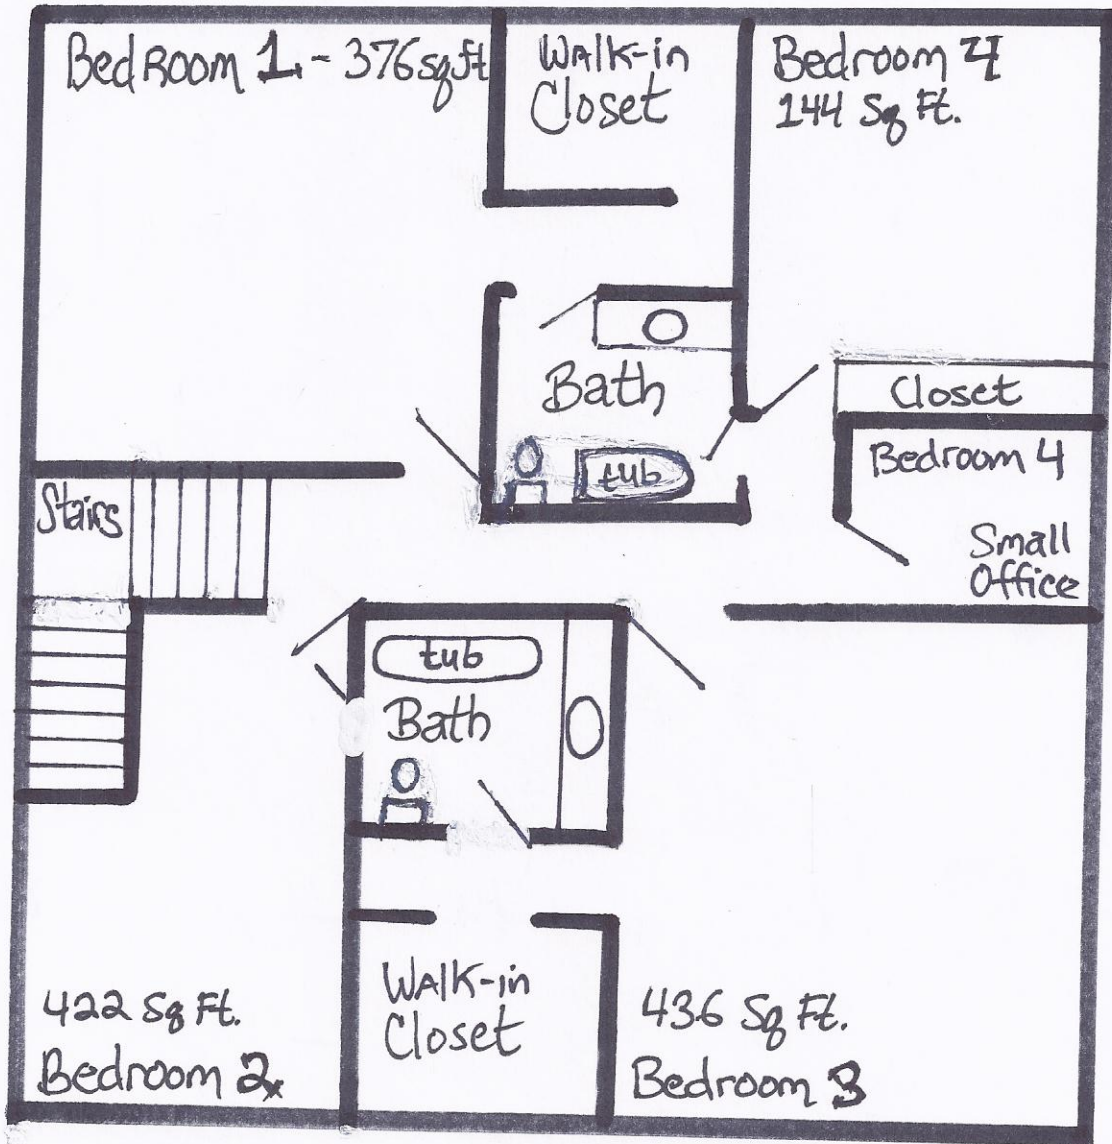

-Back-

-Front-

**Portland Guesthouse**  
Second Floor Plan (Approximation)  
4 Bedrooms / 2 Full Bathrooms Upstairs  
Upstairs Square Footage 1,435

**Portland Guesthouse**

Main Floor Plan (Approximation)

2 Bedrooms / 1 Full Bathroom / 2 Vanity Sinks Main Floor

**Main Floor Square Footage 1,480**